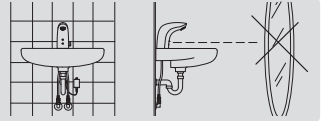

**6332FZ**

[mpi.oras.com/6332FZ](https://mpi.oras.com/6332FZ)

**6333FZ**

[mpi.oras.com/6333FZ](https://mpi.oras.com/6333FZ)

**6152FZ** 100 - 500 kPa

[mpi.oras.com/6152FZ](https://mpi.oras.com/6152FZ)

**Lithium 2CR5 6 V**  
I (ISO 3822)  
EN 15091  
100 - 1000 kPa