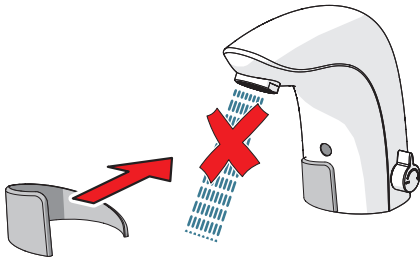

**3 OFF**

Oras App

apps.oras.com

Lithium 2CR5 6V

2.5

① ②

Bluetooth®

- 1 ON
- 2
- 3
- 4 on 30 s (factory settings)
- 5 automatic off / off