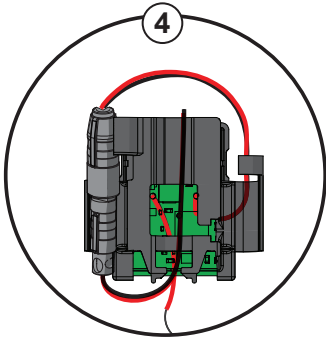

**3 OFF**

Oras App

apps.oras.com

Lithium 2CR5 6V

2.5

① ②

Bluetooth®

- 1 ON
- 2
- 3
- 4 on 30 s (factory settings)
- 5 automatic off / off