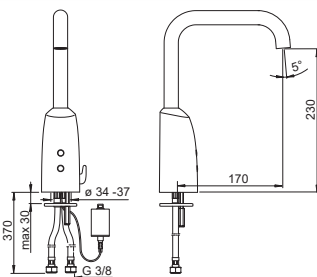

Lithium 2CR5 6 V
I (ISO 3822)
EN 15091
100 - 1000 kPa

max. +70°C
IP 55

4814FZ

mpi.oras.com/4814FZ

6330FZ

mpi.oras.com/6330FZ

6331FZ

mpi.oras.com/6331FZ

2816FZ

mpi.oras.com/2816FZ