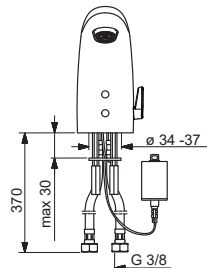

Lithium 2CR5 6 V
I (ISO 3822)
EN 15091
100 - 1000 kPa

max. +70°C
IP 55

6250FZ

mpi.oras.com/6250FZ

1714FZ 0.08 l/s
1714F
1714FZ-102 0.028 l/s

mpi.oras.com/1714FZ

2814FZ

mpi.oras.com/2814FZ

6153FZ

mpi.oras.com/6153FZ