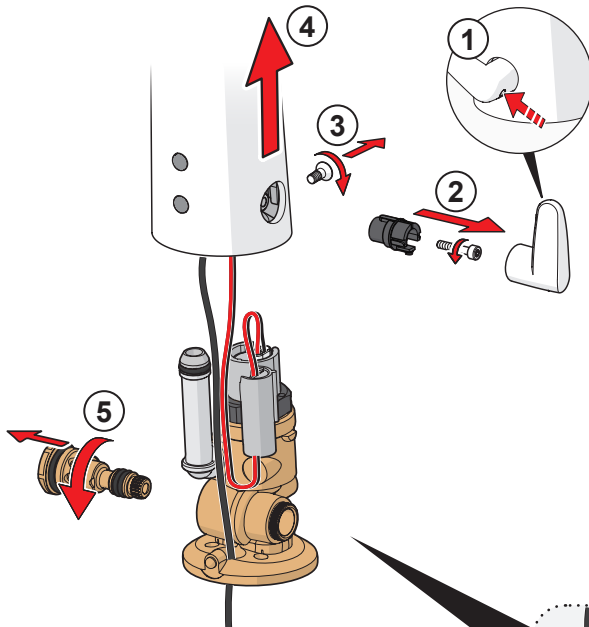

**3 OFF**

Oras App

apps.oras.com

Lithium 2CR5 6V

2.5

① ②

Bluetooth®

- 1 ON
- 2
- 3
- 4 on 30 s (factory settings)
- 5 automatic off / off