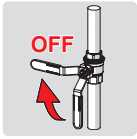

**3 OFF**

Oras App

apps.oras.com

Lithium 2CR5 6V

2.5

① ②

Bluetooth®

- 1 ON
- 2
- 3
- 4 on 30 s (factory settings)
- 5 automatic off / off