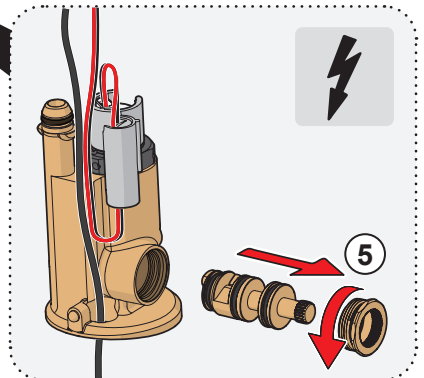

**3 OFF**

Oras App

apps.oras.com

Lithium 2CR5 6V

2.5

① ②

Bluetooth®

- 1 ON
- 2
- 3
- 4 on 30 s (factory settings)
- 5 automatic off / off