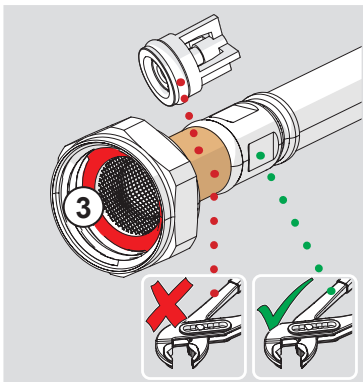

**3 OFF**

Oras App

apps.oras.com

Lithium 2CR5 6V

2.5

① ②

Bluetooth®

- 1 ON
- 2
- 3
- 4 on 30 s (factory settings)
- 5 automatic off / off