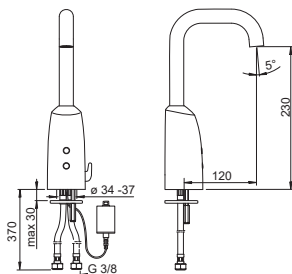

**Lithium 2CR5 6 V**  
 I (ISO 3822)  
 EN 15091  
 100 - 1000 kPa

max. +70°C  
 IP 55

**4814FZ**

[mpi.oras.com/4814FZ](https://mpi.oras.com/4814FZ)

**6330FZ**

[mpi.oras.com/6330FZ](https://mpi.oras.com/6330FZ)