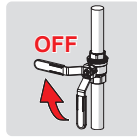

**3 OFF**

Oras App

apps.oras.com

Lithium 2CR5 6V

2.5

① ②

Bluetooth®

- 1 ON
- 2
- 3
- 4 on 30 s (factory settings)
- 5 automatic off / off