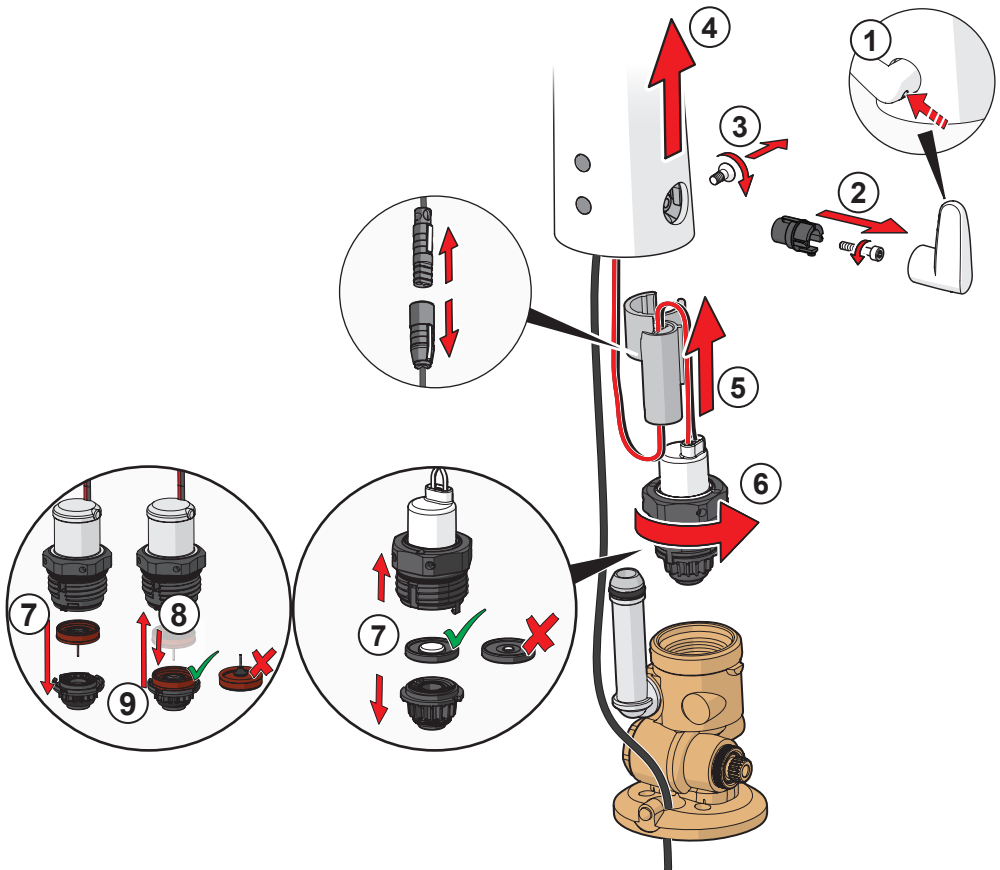

**3 OFF**

Oras App

apps.oras.com

Lithium 2CR5 6V

2.5

① ②

Bluetooth®

- 1 ON
- 2
- 3
- 4 on 30 s (factory settings)
- 5 automatic off / off