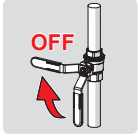

**3 OFF**

Oras App

apps.oras.com

Lithium 2CR5 6V

2.5

① ②

Bluetooth®

- 1 ON
- 2
- 3
- 4 on 30 s (factory settings)
- 5 automatic off / off