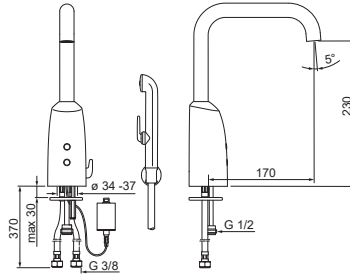

Lithium 2CR5 6 V
I (ISO 3822)
EN 15091
100 - 1000 kPa

max. +70°C
IP 55

6332FZ

mpi.oras.com/6332FZ

6333FZ

mpi.oras.com/6333FZ

6152FZ 100 - 500 kPa

mpi.oras.com/6152FZ