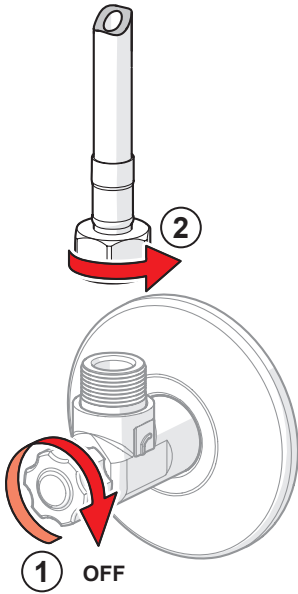

**3 OFF**

Oras App

apps.oras.com

Lithium 2CR5 6V

2.5

① ②

Bluetooth®

- 1 ON
- 2
- 3
- 4 on 30 s (factory settings)
- 5 automatic off / off