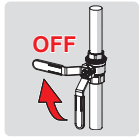

**3 OFF**

Oras App

apps.oras.com

Lithium 2CR5 6V

2.5

① ②

Bluetooth®

- 1 ON
- 2
- 3
- 4 on 30 s (factory settings)
- 5 automatic off / off