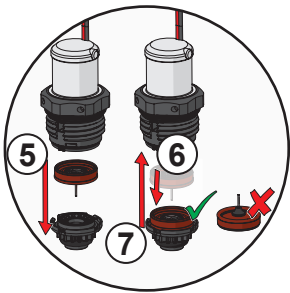

**3 OFF**

Oras App

apps.oras.com

Lithium 2CR5 6V

2.5

① ②

Bluetooth®

- 1 ON
- 2
- 3
- 4 on 30 s (factory settings)
- 5 automatic off / off