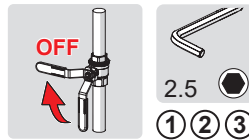

**3 OFF**

Oras App

apps.oras.com

Lithium 2CR5 6V

2.5

① ②

Bluetooth®

- 1 ON
- 2
- 3
- 4 on 30 s (factory settings)
- 5 automatic off / off