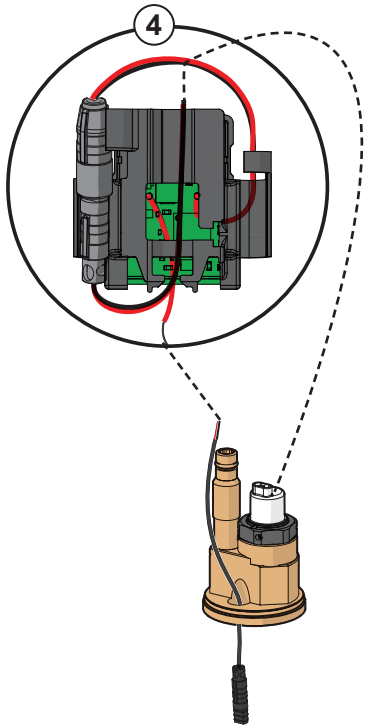

**3 OFF**

Oras App

apps.oras.com

Lithium 2CR5 6V

2.5

① ②

Bluetooth®

- 1 ON
- 2
- 3
- 4 on 30 s (factory settings)
- 5 automatic off / off