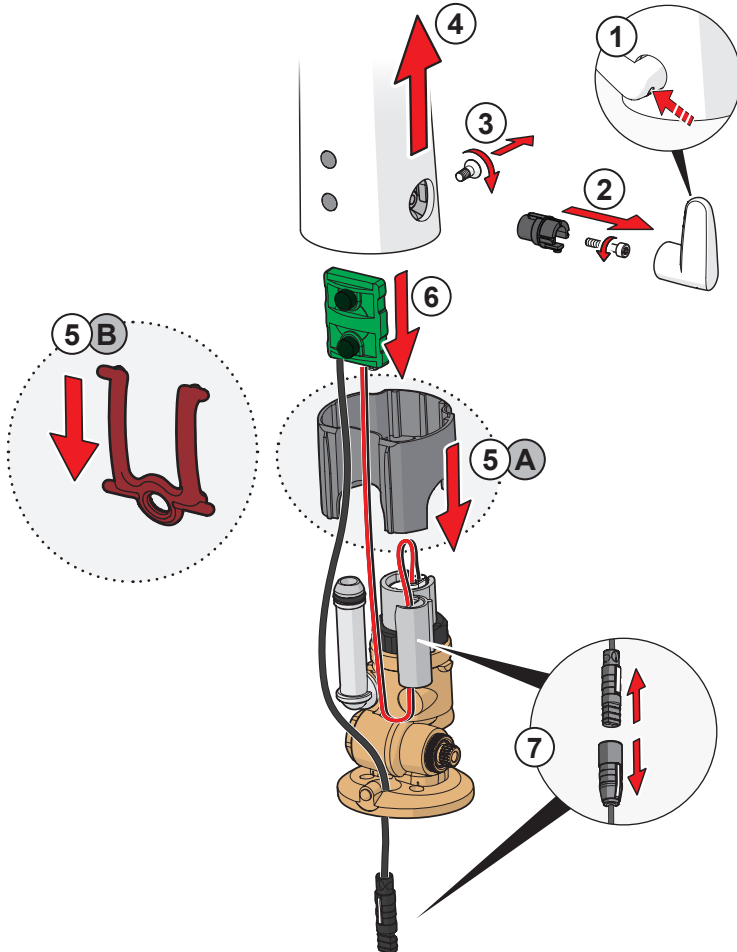

**3 OFF**

Oras App

apps.oras.com

Lithium 2CR5 6V

2.5

① ②

Bluetooth®

- 1 ON
- 2
- 3
- 4 on 30 s (factory settings)
- 5 automatic off / off