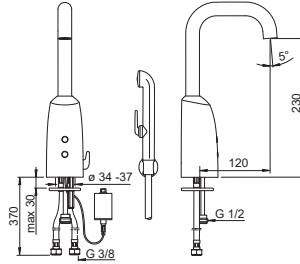

Lithium 2CR5 6 V
I (ISO 3822)
EN 15091
100 - 1000 kPa

max. +70°C
IP 55

6332FZ

mpi.oras.com/6332FZ

6333FZ

mpi.oras.com/6333FZ

6152FZ 100 - 500 kPa

mpi.oras.com/6152FZ