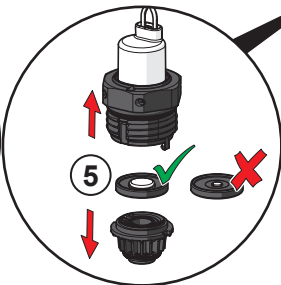

**3 OFF**

Oras App

apps.oras.com

Lithium 2CR5 6V

2.5

① ②

Bluetooth®

- 1 ON
- 2
- 3
- 4 on 30 s (factory settings)
- 5 automatic off / off