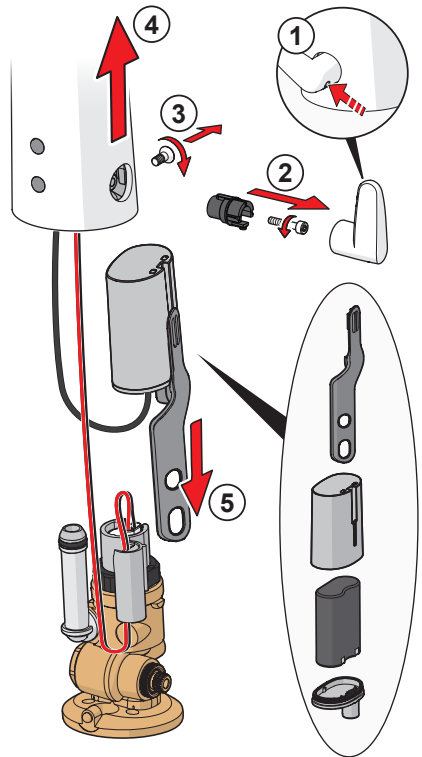

**3 OFF**

Oras App

apps.oras.com

Lithium 2CR5 6V

2.5

① ②

Bluetooth®

- 1 ON
- 2
- 3
- 4 on 30 s (factory settings)
- 5 automatic off / off