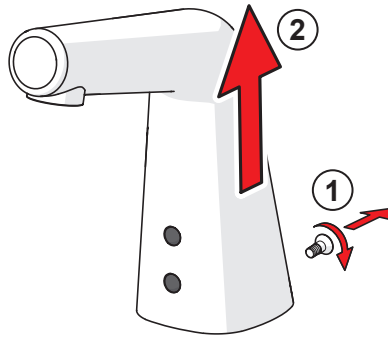

**3 OFF**

Oras App

apps.oras.com

Lithium 2CR5 6V

2.5

① ②

Bluetooth®

- 1 ON
- 2
- 3
- 4 on 30 s (factory settings)
- 5 automatic off / off