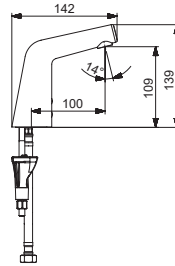

Lithium 2CR5 6 V
I (ISO 3822)
EN 15091
100 - 1000 kPa

max. +70°C
IP 55

3014F

mpi.oras.com/3014F

3016F

mpi.oras.com/3016F

3017F

mpi.oras.com/3017F