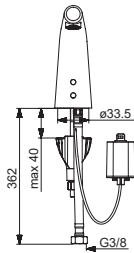

Lithium 2CR5 6 V
I (ISO 3822)
EN 15091
100 - 1000 kPa

max. +70°C
IP 55

3014F

mpi.oras.com/3014F

3016F

mpi.oras.com/3016F

3017F

mpi.oras.com/3017F