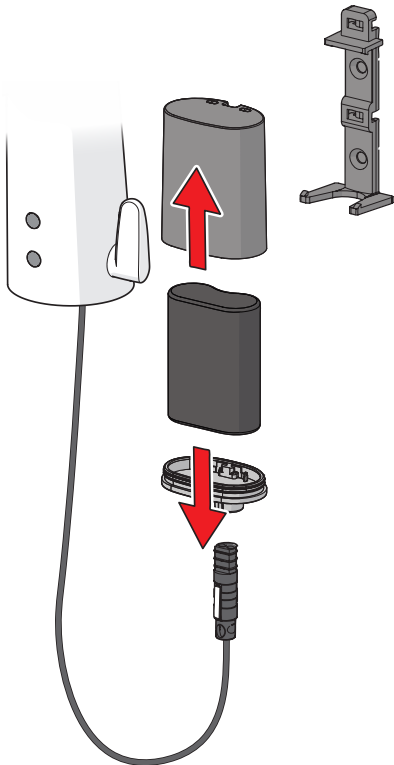

**3 OFF**

Oras App

apps.oras.com

Lithium 2CR5 6V

2.5

① ②

Bluetooth®

- 1 ON
- 2
- 3
- 4 on 30 s (factory settings)
- 5 automatic off / off