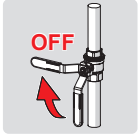

**3 OFF**

Oras App

apps.oras.com

Lithium 2CR5 6V

2.5

① ②

Bluetooth®

- 1 ON
- 2
- 3
- 4 on 30 s (factory settings)
- 5 automatic off / off