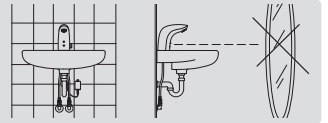

Lithium 2CR5 6 V
I (ISO 3822)
EN 15091
100 - 1000 kPa

max. +70°C
IP 55