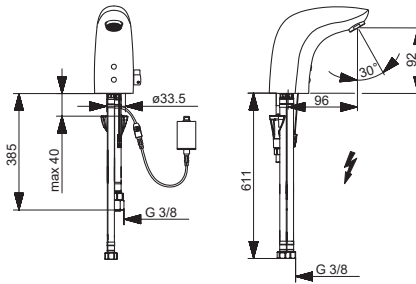

**6332FZ**

[mpi.oras.com/6332FZ](https://mpi.oras.com/6332FZ)

**6333FZ**

[mpi.oras.com/6333FZ](https://mpi.oras.com/6333FZ)

**6152FZ** 100 - 500 kPa

[mpi.oras.com/6152FZ](https://mpi.oras.com/6152FZ)

**Lithium 2CR5 6 V**  
I (ISO 3822)  
EN 15091  
100 - 1000 kPa