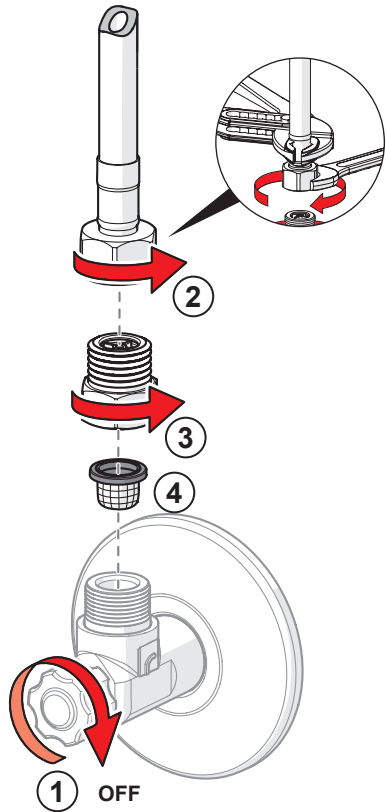

**3 OFF**

Oras App

apps.oras.com

Lithium 2CR5 6V

2.5

① ②

Bluetooth®

- 1 ON
- 2
- 3
- 4 on 30 s (factory settings)
- 5 automatic off / off