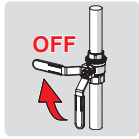

**3 OFF**

Oras App

apps.oras.com

Lithium 2CR5 6V

2.5

① ②

Bluetooth®

- 1 ON
- 2
- 3
- 4 on 30 s (factory settings)
- 5 automatic off / off