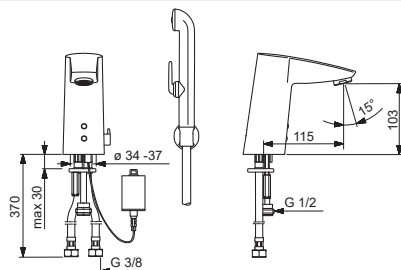

Lithium 2CR5 6 V
I (ISO 3822)
EN 15091
100 - 1000 kPa

max. +70°C
IP 55

4814FZ

mpi.oras.com/4814FZ

6330FZ

mpi.oras.com/6330FZ

6331FZ

mpi.oras.com/6331FZ

2816FZ

mpi.oras.com/2816FZ