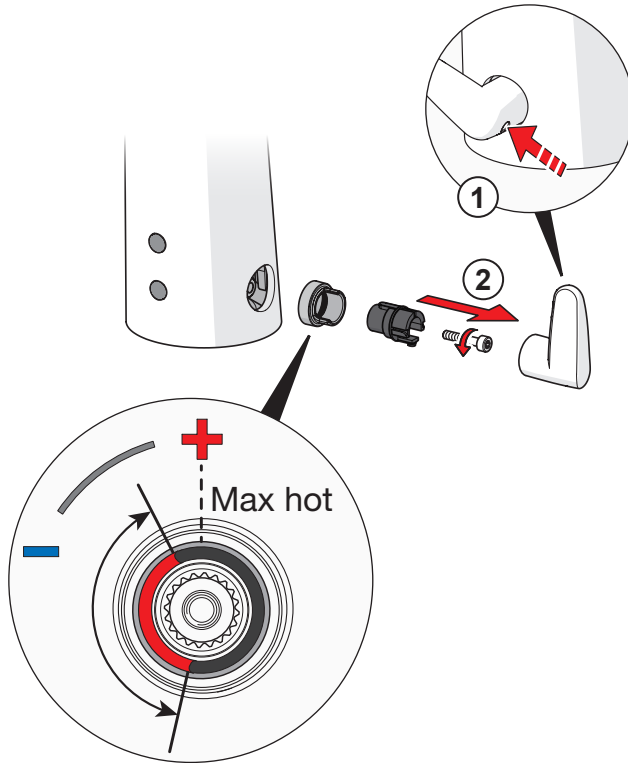

**3 OFF**

Oras App

apps.oras.com

Lithium 2CR5 6V

2.5

① ②

Bluetooth®

- 1 ON
- 2
- 3
- 4 on 30 s (factory settings)
- 5 automatic off / off