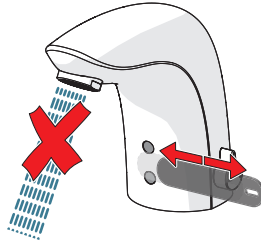

**3 OFF**

Oras App

apps.oras.com

Lithium 2CR5 6V

2.5

① ②

Bluetooth®

- 1 ON
- 2
- 3
- 4 on 30 s (factory settings)
- 5 automatic off / off