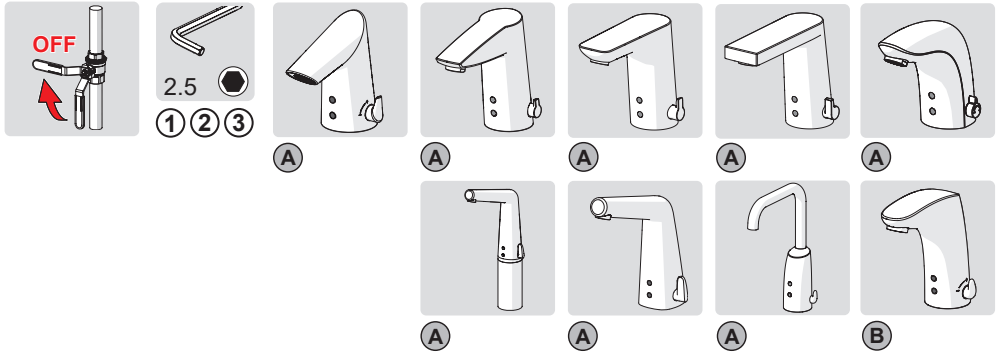

**3 OFF**

Oras App

apps.oras.com

Lithium 2CR5 6V

2.5

① ②

Bluetooth®

- 1 ON
- 2
- 3
- 4 on 30 s (factory settings)
- 5 automatic off / off