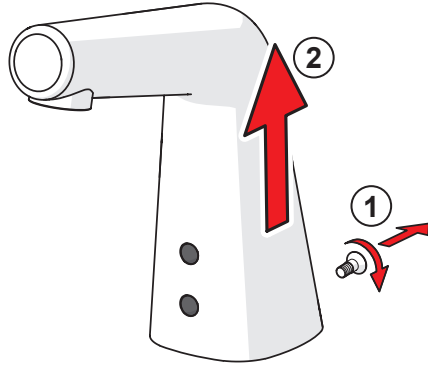

**3 OFF**

Oras App

apps.oras.com

Lithium 2CR5 6V

2.5

① ②

Bluetooth®

- 1 ON
- 2
- 3
- 4 on 30 s (factory settings)
- 5 automatic off / off