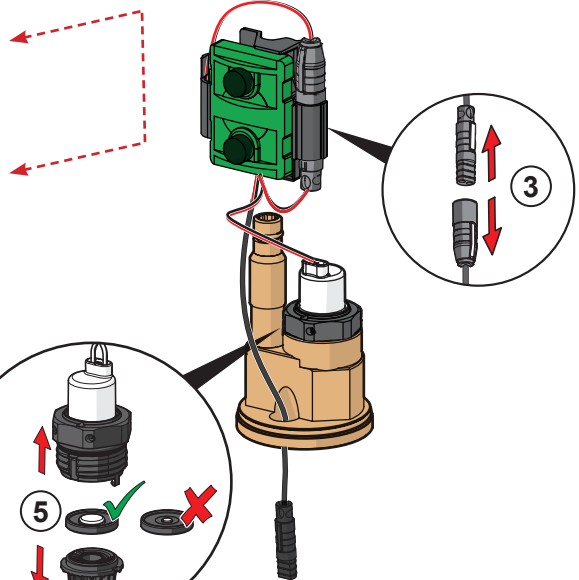

**3 OFF**

Oras App

apps.oras.com

Lithium 2CR5 6V

2.5

① ②

Bluetooth®

- 1 ON
- 2
- 3
- 4 on 30 s (factory settings)
- 5 automatic off / off