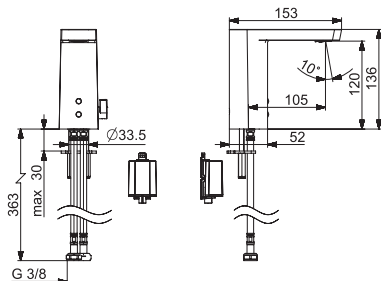

**Lithium 2CR5 6 V**  
 I (ISO 3822)  
 EN 15091  
 100 - 1000 kPa

max. +70°C  
 IP 55

**4814FZ**

[mpi.oras.com/4814FZ](https://mpi.oras.com/4814FZ)

**6330FZ**

[mpi.oras.com/6330FZ](https://mpi.oras.com/6330FZ)