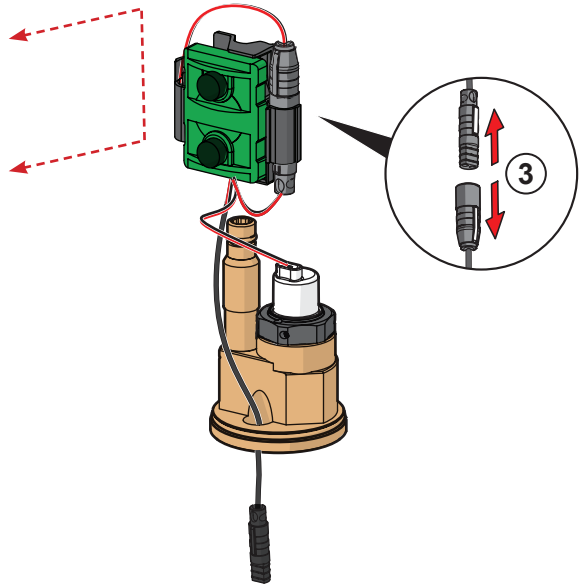

**3 OFF**

Oras App

apps.oras.com

Lithium 2CR5 6V

2.5

① ②

Bluetooth®

- 1 ON
- 2
- 3
- 4 on 30 s (factory settings)
- 5 automatic off / off